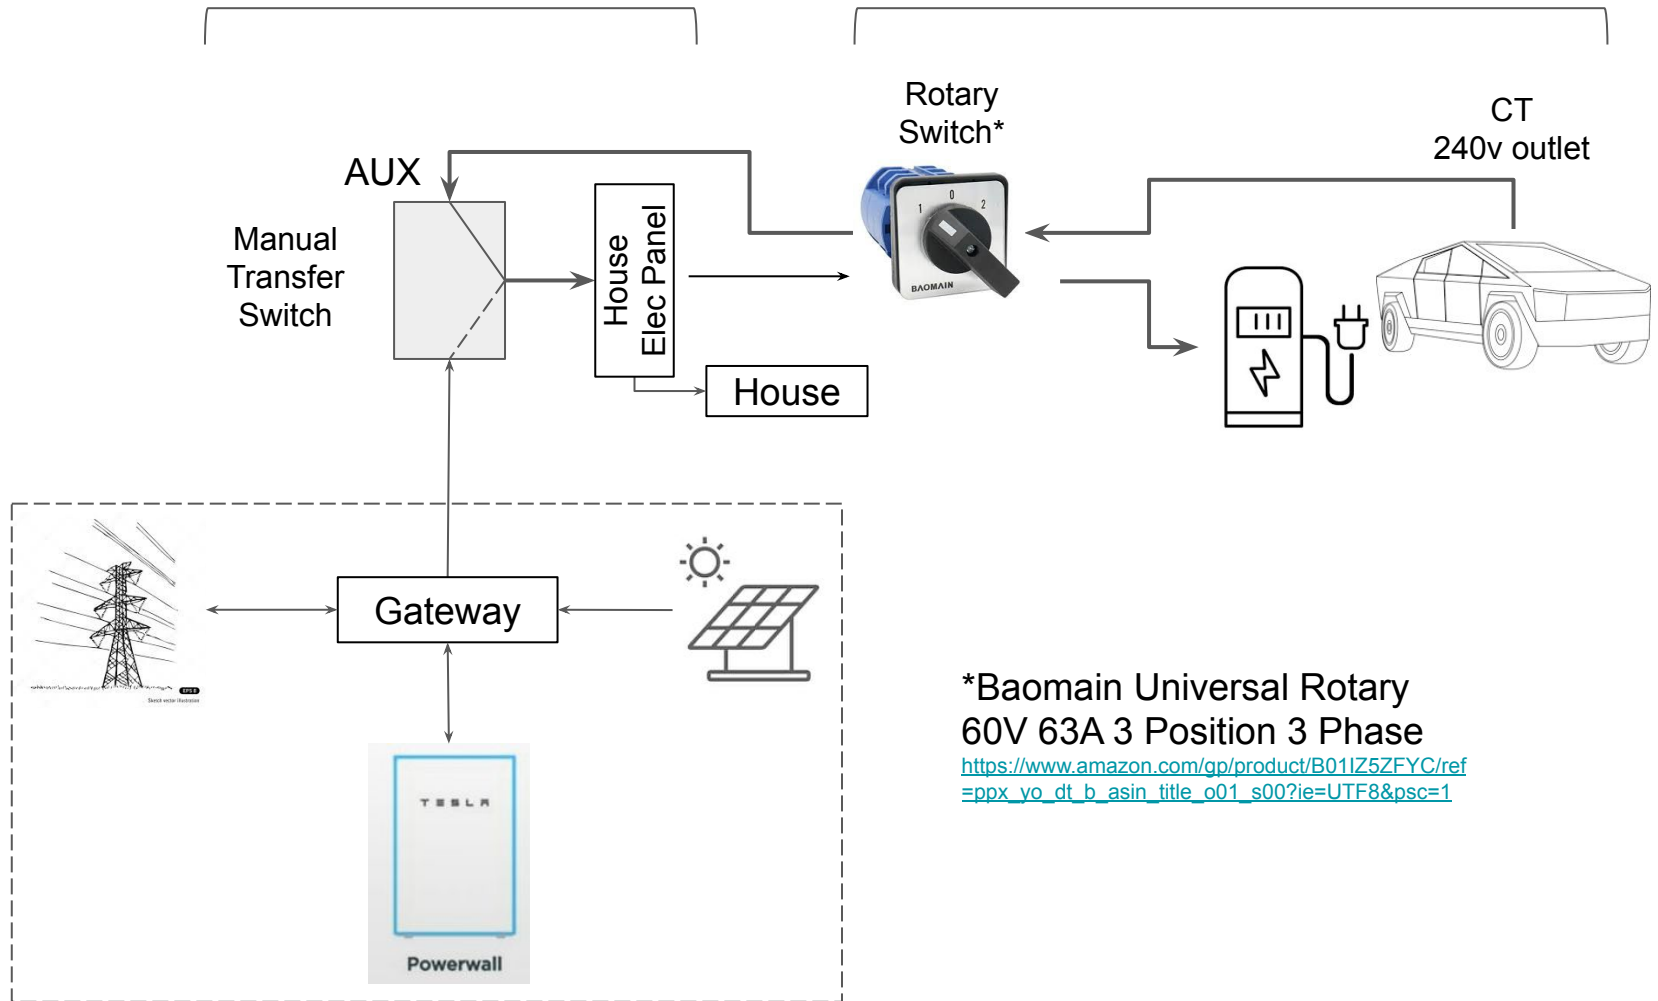

BASEMENT

GARAGE

*Baomain Universal Rotary
60V 63A 3 Position 3 Phase

https://www.amazon.com/gp/product/B011Z5ZFYC/ref=ppx_yo_dt_b_asin_title_o01_s00?ie=UTF8&psc=1

*Baomain Universal Rotary
60V 63A 3 Position 3 Phase