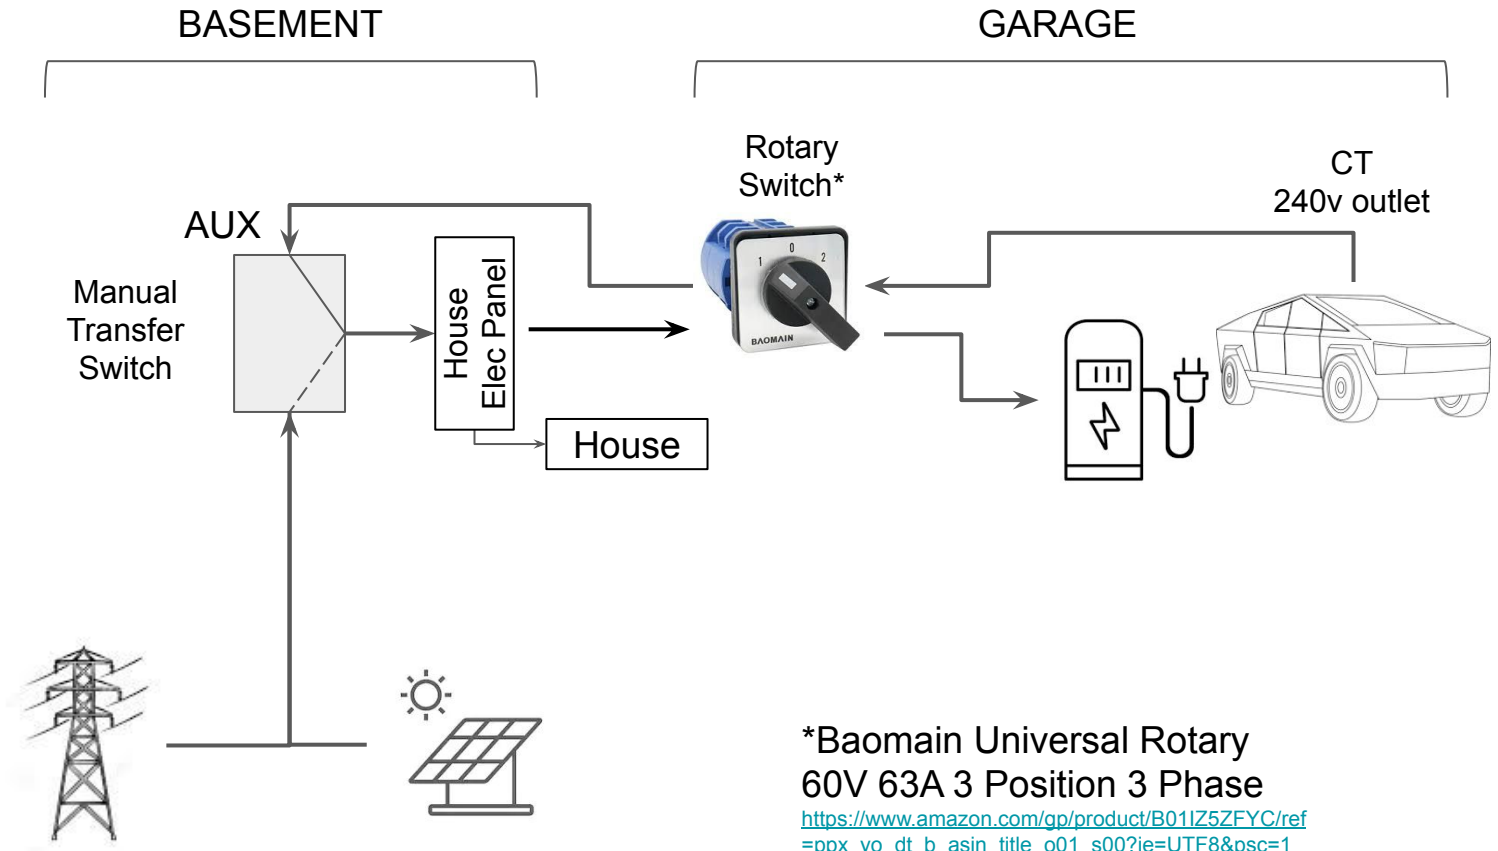

BASEMENT

GARAGE

*Baomain Universal Rotary
60V 63A 3 Position 3 Phase

https://www.amazon.com/gp/product/B011Z5ZFYC/ref=ppx_yo_dt_b_asin_title_o01_s00?ie=UTF8&psc=1

*Baomain Universal Rotary
60V 63A 3 Position 3 Phase