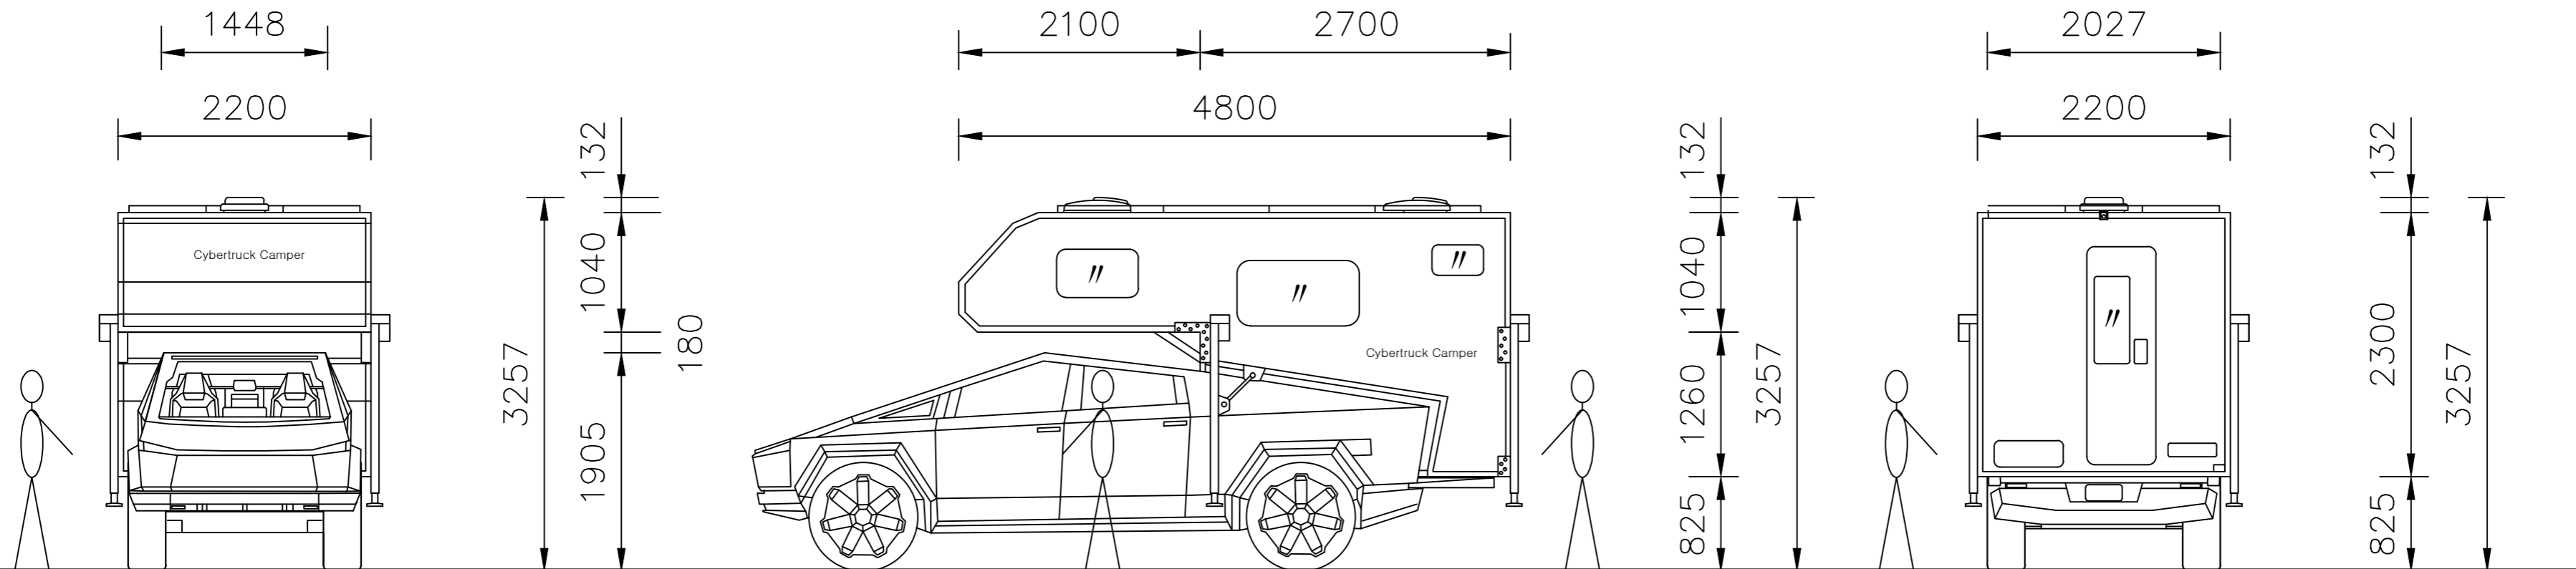

(Unit : mm)

Cybertruck Camper (Exterior)